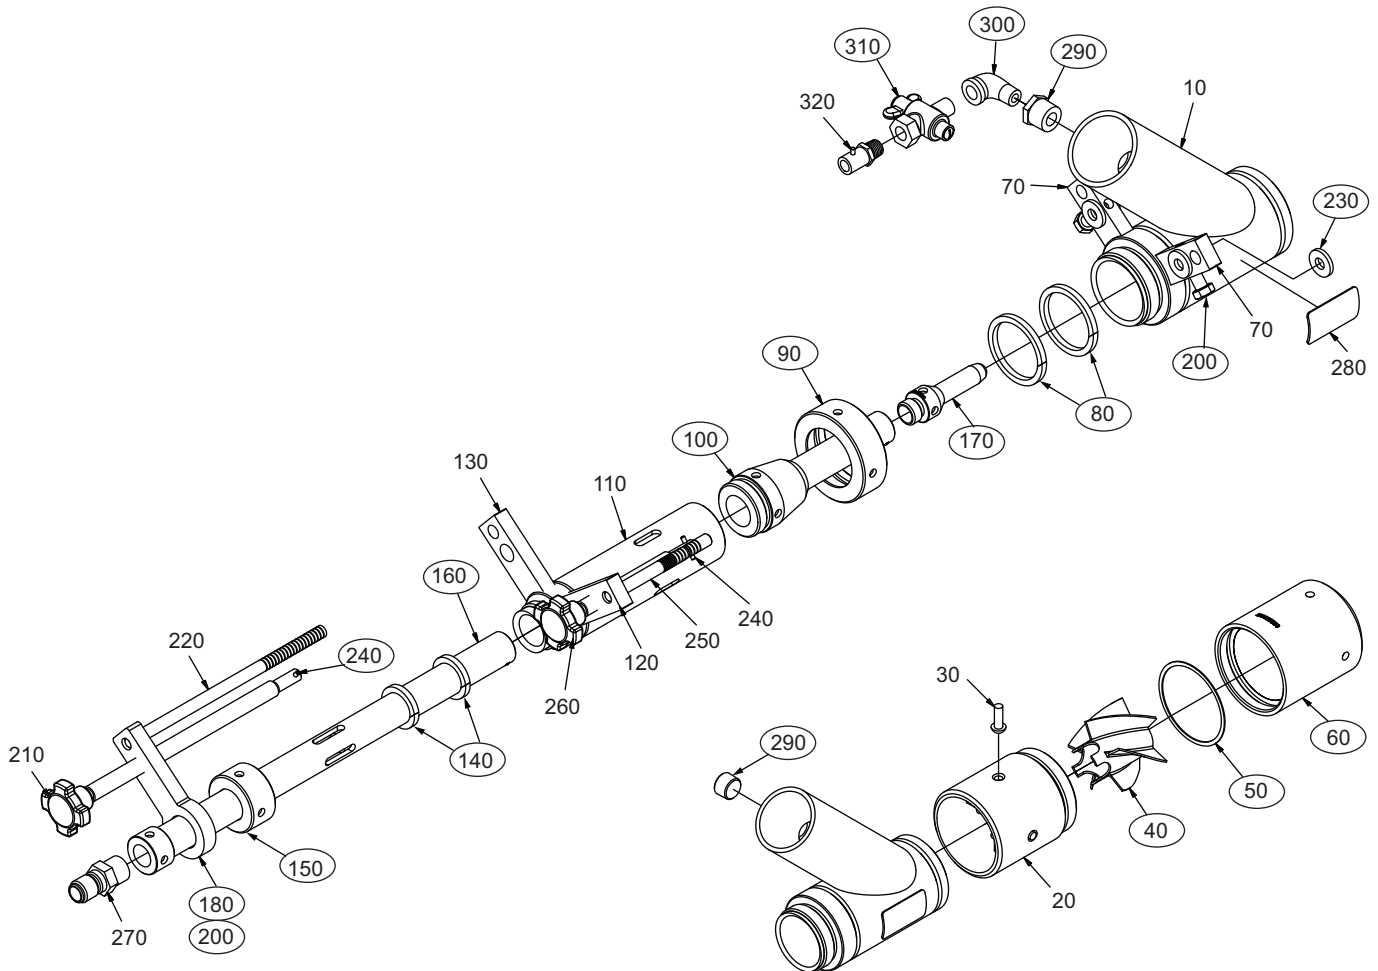

# Eclipse BrightFire 200 Burners

Spare Parts List 1112-1

3/31/2015

BRT Size G Gas  
Version 1.0

Ref.	Part Numbers	Description
40	101026228	G-Size Swirler, 5 Fin, 60 Degree Twist
50	018359-1	G-Size Nozzle Gasket
60	101025597	G-Size, 10MM BTU, 175FPS, High Turndown Outer Nozzle
60	101025558	G-Size, 10MM BTU, 175FPS, Low NOx Outer Nozzle
60	101025606	G-Size, 10MM BTU, 250FPS, High Turndown Outer Nozzle
60	101025567	G-Size, 10MM BTU, 250FPS, Low NOx Outer Nozzle
60	101025589	G-Size, 02MM BTU, 175FPS, High Turndown Outer Nozzle

Ref.	Part Numbers	Description
60	101025550	G-Size, 02MM BTU, 175FPS, Low NOx Outer Nozzle
60	101025598	G-Size, 02MM BTU, 250FPS, High Turndown Outer Nozzle
60	101025559	G-Size, 02MM BTU, 250FPS, Low NOx Outer Nozzle
60	101025590	G-Size, 03MM BTU, 175FPS, High Turndown Outer Nozzle
60	101025551	G-Size, 03MM BTU, 175FPS, Low NOx Outer Nozzle
60	101025599	G-Size, 03MM BTU, 250FPS, High Turndown Outer Nozzle