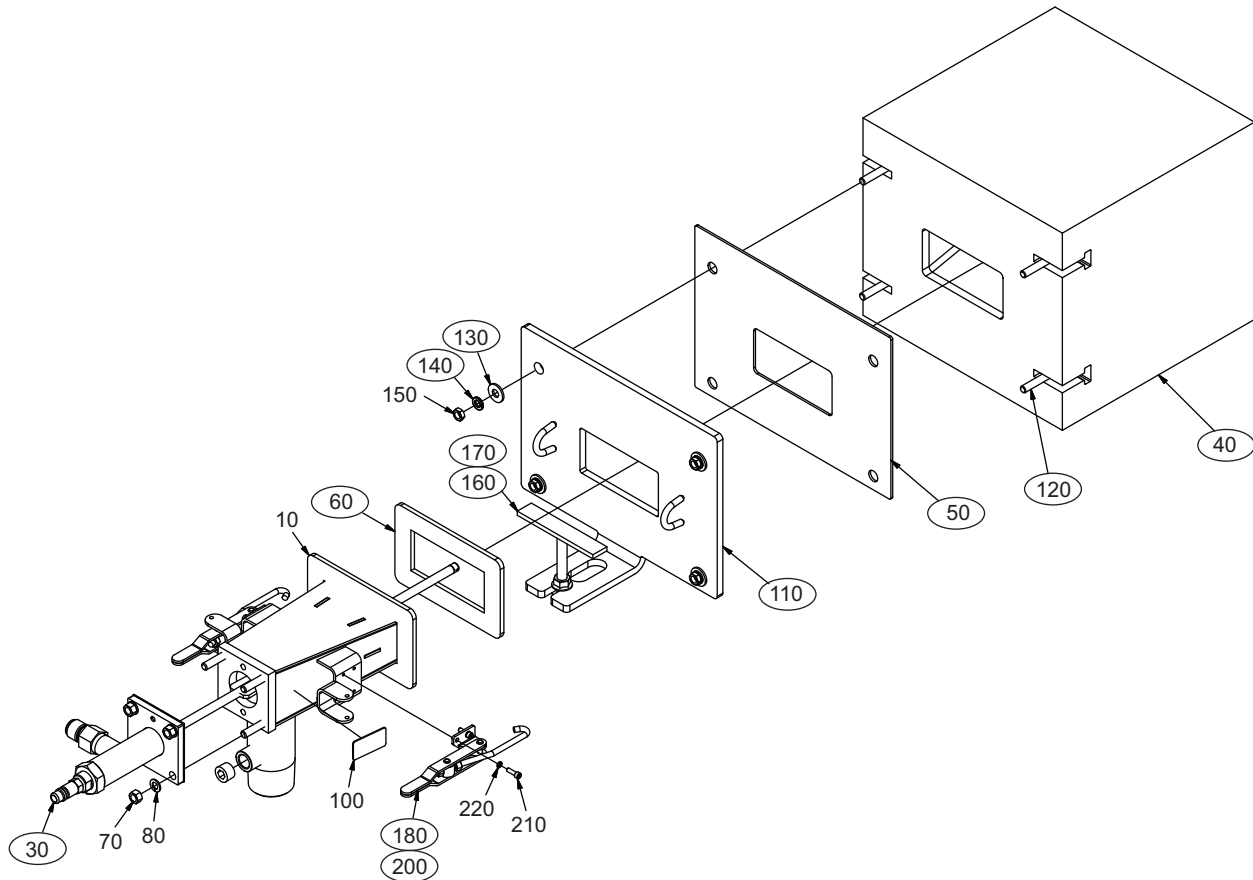

Eclipse PrimeFire 400 Burners

Spare Parts List 1190-1

3/27/2015

2 MM Btu/h

Version 1.3

Ref.	Part Numbers	Description
30	10000661-4	Oil Lance Assembly, With Fittings
30	10000661-3	Oil Lance Assembly, Without Fittings
40	020890-2	Refractory Combustor, Jade 50 Dcx
40	020890-1	Refractory Combustor, Zedpave-C
50	020892	Combustor Mounting Flange Gasket
60	020818-4	Burner Mounting Flange Gasket
110	020894	Burner Block Mounting Flange Assembly
120	A920903556	T-Bolt, 3/8-16 X 3-1/4 inch
130	19267	Flat Washer, 7/16 inch
140	19269	Lock Washer, 3/8 inch

Ref.	Part Numbers	Description
160	020874-4	Support Stand
170	19898	Lock Nut, 1/2-13
180	018993	Latch Clamp Assembly
200	10004027	Sash Chain And Hairpin Assembly
	10008097	Compression Fitting, 1/2 inch NPT To 1/2 inch Tube
	020817-4	Inlet Flange Gasket
	10008099-4	Orifice Assembly, 3.5 mm Bore
	10008099-7	Orifice Assembly, 2.5 mm Bore
	10008099-8	Orifice Assembly, 3.0 mm Bore
	10046483	Peepsight
	10008101	Oxygen Bypass Tube, 1/2 inch OD X 0.049 Wall