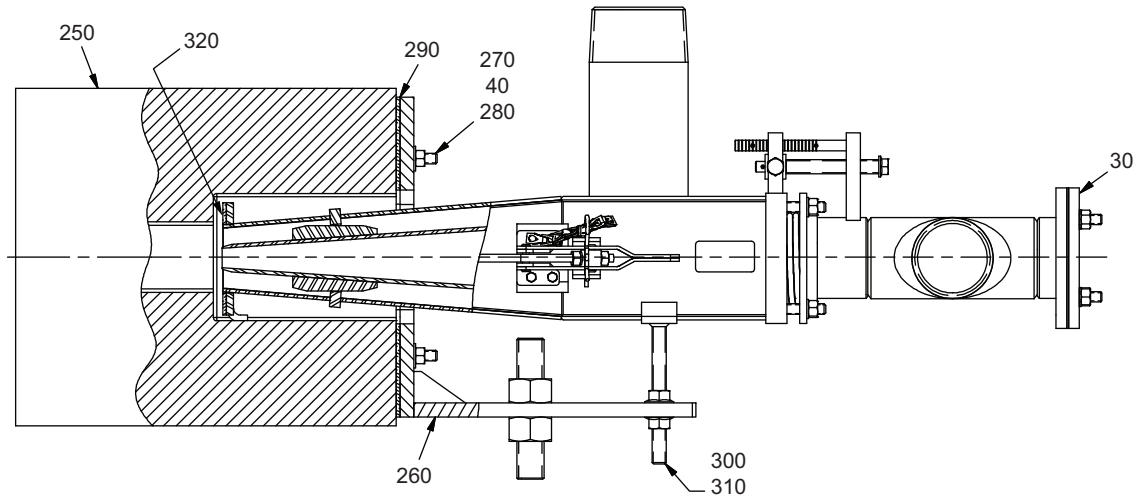

Eclipse PrimeFire 300 Burners

1 to 4 MM Btu/h
Spare Parts List Edition 3.15

Version 1

Ref	Part Numbers	Description
30	019018-1	Gas Inlet Assembly Plate
30	020191	Oil Insert Assy
30	020191-1	Oil Insert Assy, w/Quick Disconnects
40	3816HHNS	Hex Nut, 3/8-16
250	D998702108	Refractory Combustor
260	020082	Burner Block Mounting Flange
270	38FWS	Flat Washer, 3/8 in.
280	A920903556	T-Bolt, 3/8-16 X 3-1/4 in.
290	019015-1	Mounting Flange Gasket, Burner To Pre-Combustor
300	020140	Support Stand
310	19898	Lock Nut, 1/2-13
320	019016-1	Front Flange Gasket
N/S	019017-1	Inlet Body Gasket
N/S	020153	Oil Tube Insert, 1-4 MM Btu/h