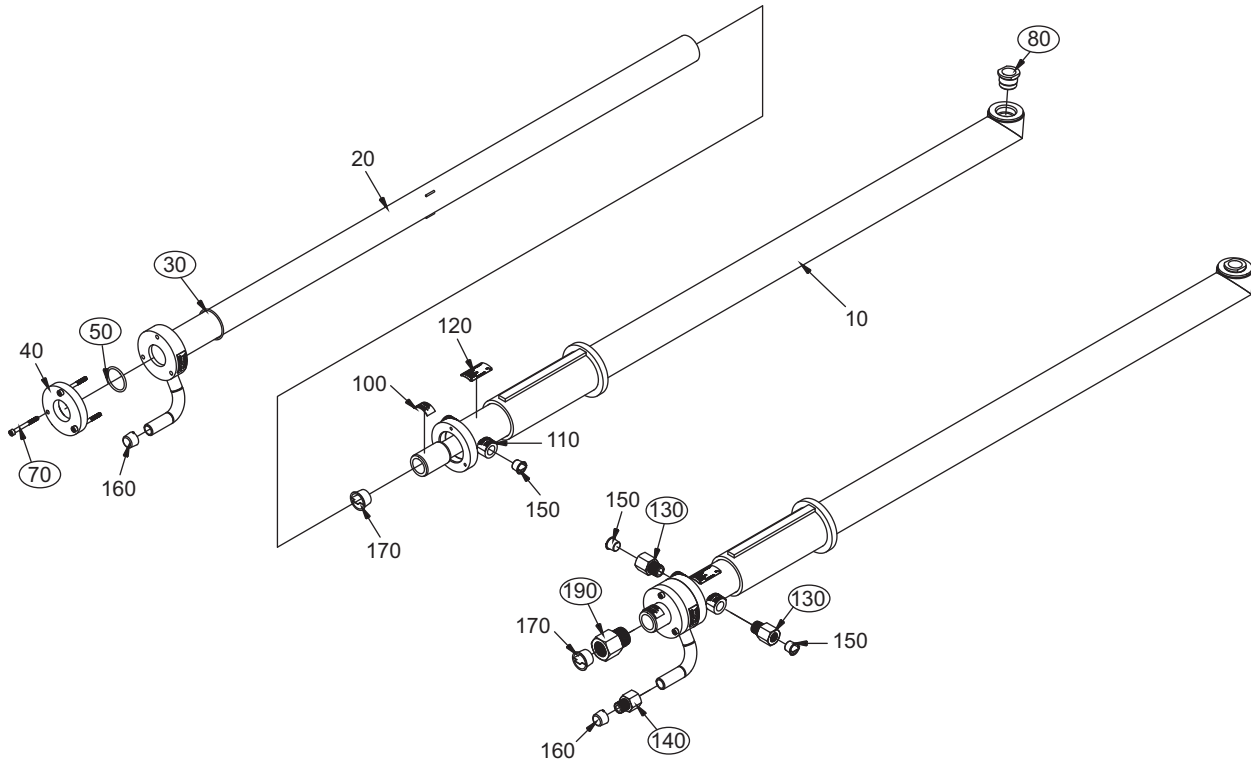

Eclipse WTPUG Burners

Spare Parts List 1141-1

10/4/2013

Version 2.1

2.5" (63.5 mm) Diameter Water Jacket

Ref	Part Number	Description
30	10032829	O-Ring, 2.112 ID x 0.103 Cross Section
50	10032831	O-Ring, 1.609 ID x 0.139 Cross Section
70	10033210	Screw
80	10032623	Gas Nozzle, 18 mm
80	10032622	Gas Nozzle, 20 mm
130	10033274	Pipe Adapter, 1/2" BSPF x NPTM
140	10032854	Pipe Adapter, 1/2" NPTF x BSPM
190	101019644	Pipe Adapter, 1" NPTF x BSPM