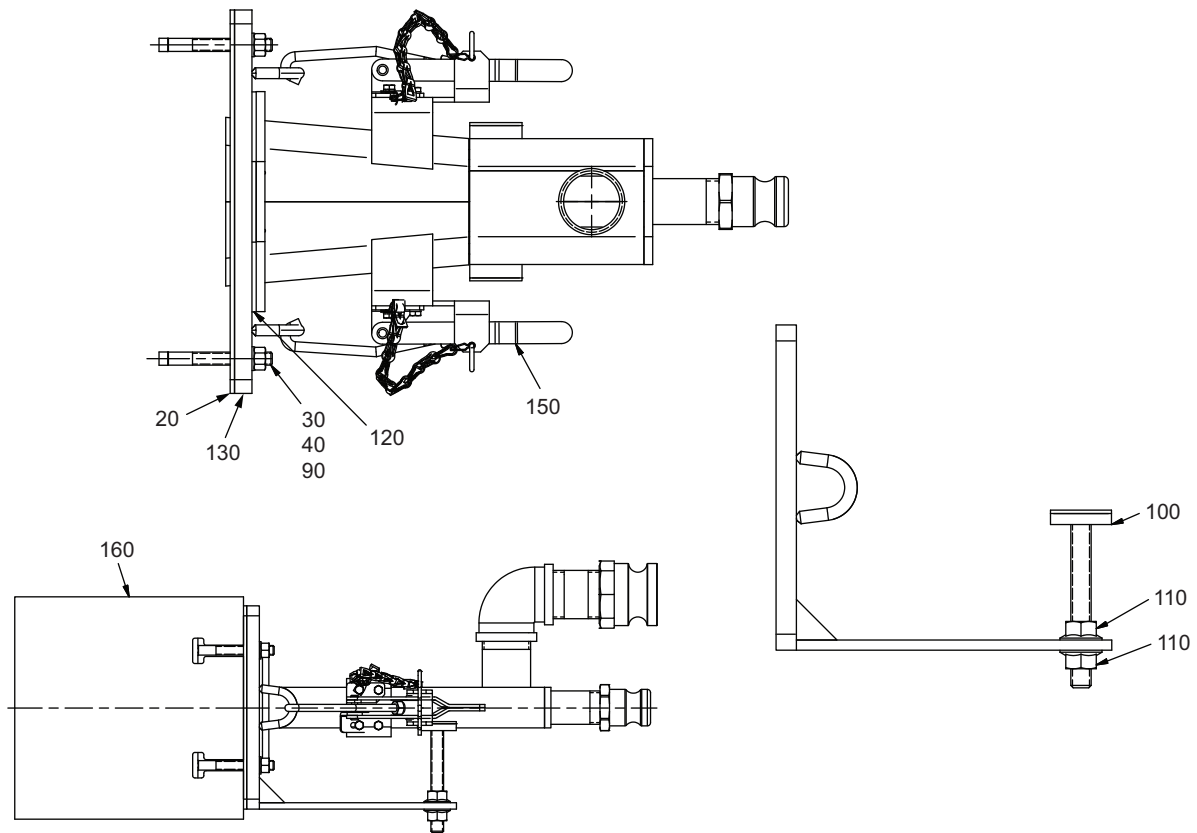

Eclipse PrimeFire 300 Burners

0.5 to 2 MM Btu/h
Spare Parts List Edition 3.15

Version 1

Ref.	Part Numbers	Description
20	YH10337	Block Flange Gasket
30	A920903556	T-Bolt, 3/8-16 X 3-1/4 in.
40	3816HHNS	Hex Nut, 3/8-16
90	019053	Lock Washer, 3/8 in.
100	YH10357	Top Plate Bracket Assembly
110	19898	Lock Nut, 1/2-13
120	YH10335	Mounting Flange Gasket, Burner
130	YH10341	Block Flange Assembly
150	10LWS	Lock Washer, No. 10
160	018169-1	Refractory Combustor