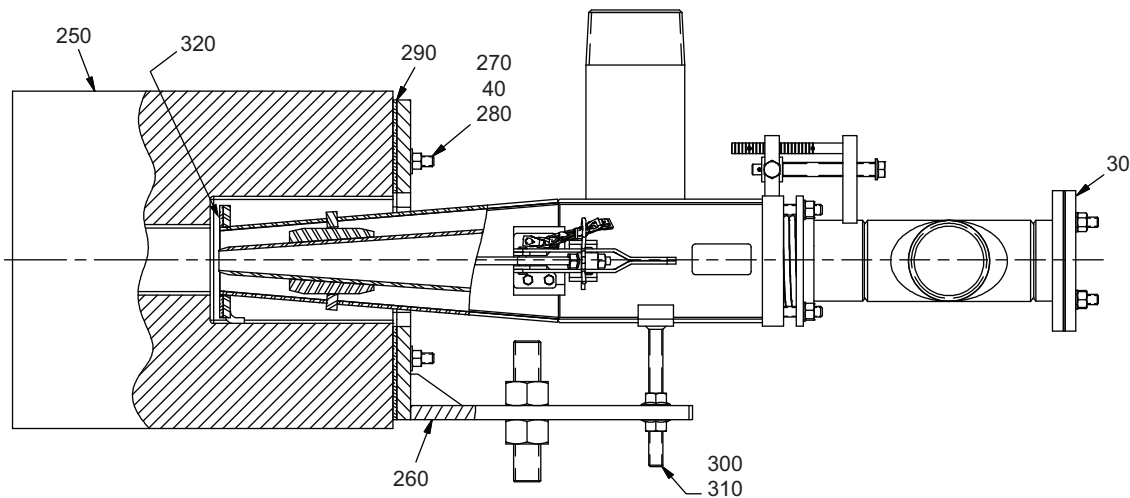

# Eclipse PrimeFire 300 Burners

1 to 4 MM Btu/h

Spare Parts List Edition 3.15

Version 1

Ref	Part Numbers	Description
30	019018-1	Gas Inlet Assembly Plate
30	020191	Oil Insert Assy
30	020191-1	Oil Insert Assy, w/Quick Disconnects
40	3816HHNS	Hex Nut, 3/8-16
250	D998702108	Refractory Combustor
260	020082	Burner Block Mounting Flange
270	38FWS	Flat Washer, 3/8 in.
280	A920903556	T-Bolt, 3/8-16 X 3-1/4 in.
290	019015-1	Mounting Flange Gasket, Burner To Pre-Combustor
300	020140	Support Stand
310	19898	Lock Nut, 1/2-13
320	019016-1	Front Flange Gasket
N/S	019017-1	Inlet Body Gasket
N/S	020153	Oil Tube Insert, 1-4 MM Btu/h